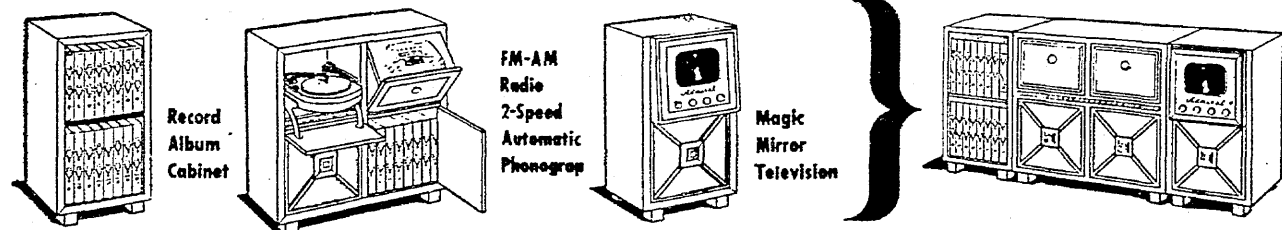

BUY YOUR TELEVISION SET TODAY . . . ADD THE AUTOMATIC PHONOGRAPH . . . AND RECORD CASE NOW OR LATER

Now! have complete home entertainment the new easy way. Choose your favorite Admiral Television console then add the matching radio-phonograph and record cabinet when you wish, at your option to complete your ensemble.

BUY TELEVISION TODAY ON WEISFIELD'S FAMOUS LOW EASY CREDIT TERMS

Yes, the thrill of television is yours now for you can have your Admiral television set now and take a full year to pay on Weisfield's low, easy, credit terms.

HOW MANY TUBES

Most television sets utilize one of three basic tube circuits: 21 tubes* for nearby reception; 26 tubes* for intermediate distance; 30 tubes* for maximum distance. Admiral employs the 30-tube circuit to give you the clearest picture of them all even in outlying residential areas.
*Including rectifiers and picture tube.

MONEY BACK GUARANTEE

Because of the skill and thoroughness of the Admiral Radio and Television Corp. Factory installation engineers guarantee every Admiral Magic Mirror Television set sold by Weisfields.

Santa Gays: Shop till 9 p. m. Mondays at Weisfields and 9 to 8 p. m. Tuesday through Saturday.