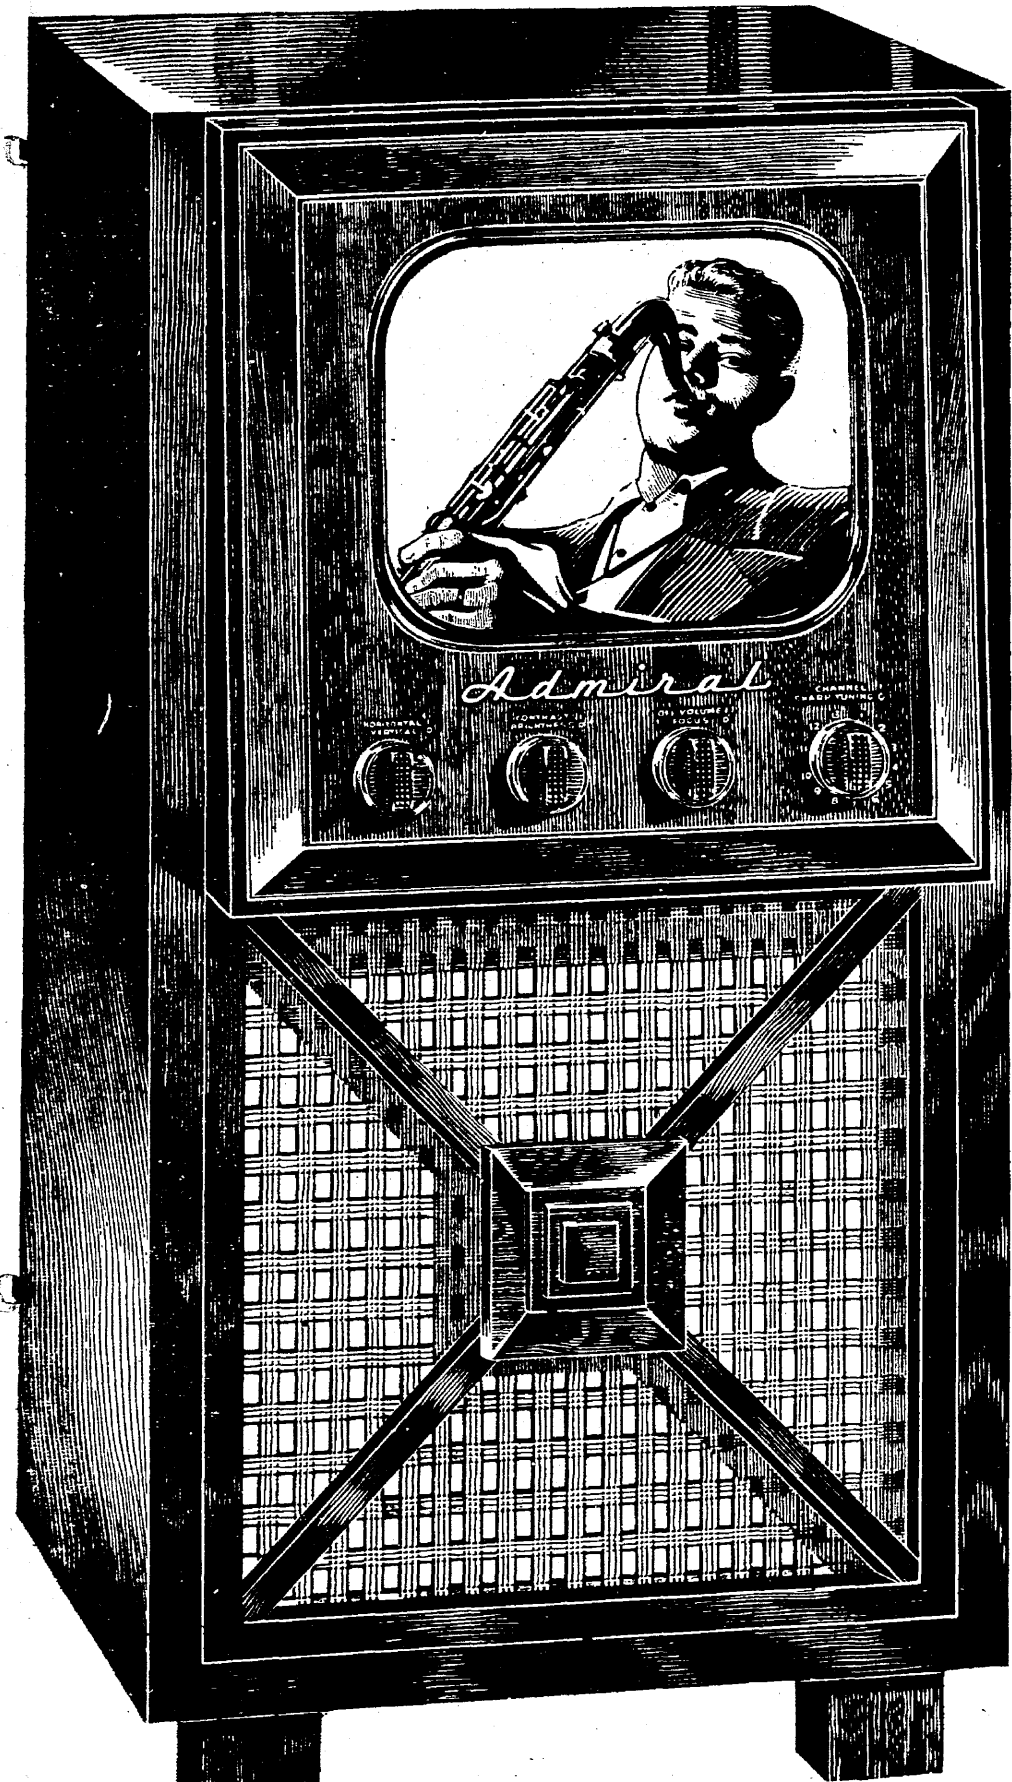

Weisfields PRESENT

Admiral

MAGIC MIRROR

TELEVISION

WITH FULL COMPLEMENT OF 30 TUBES and LARGE 10" PICTURE SCREEN

at Weisfields
**TELEVISION
RECEPTION
GUARANTEED
OR YOUR
MONEY BACK**

A SUPERB TELEVISION
CONSOLE AT A
TABLE MODEL PRICE

Enjoy television in your own home with Magic Mirror Television by Admiral. Now at Weisfield's. The television receiver you've read and heard so much about... with automatic image lock in to give you the clearest picture of them all; 10" picture tube provides 52 sq. inches of view screen to bring you all the big N. B. C. and C. B. S. shows, the news and sports events to be broadcast this week! Hurry, see it at Weisfield's and give your family the merriest of Christmas with a Admiral Television Console.

From Admiral, the Nation's new buy-word in quality and value, Weisfield's bring you the thrill of a lifetime in a big triple-star value for marvelous entertainment for your family and friends. Here is amazing direct view television with a big 52-inch screen and 30-tube circuit to give you the clearest picture of them all. Plus powerful 8-tube radio with finest features of FM/AM developed by Admiral. Plus the new Admiral 2-speed automatic phonograph that plays standard as well as the new long-playing 45-minute microgroove records. Now at Weisfield's.