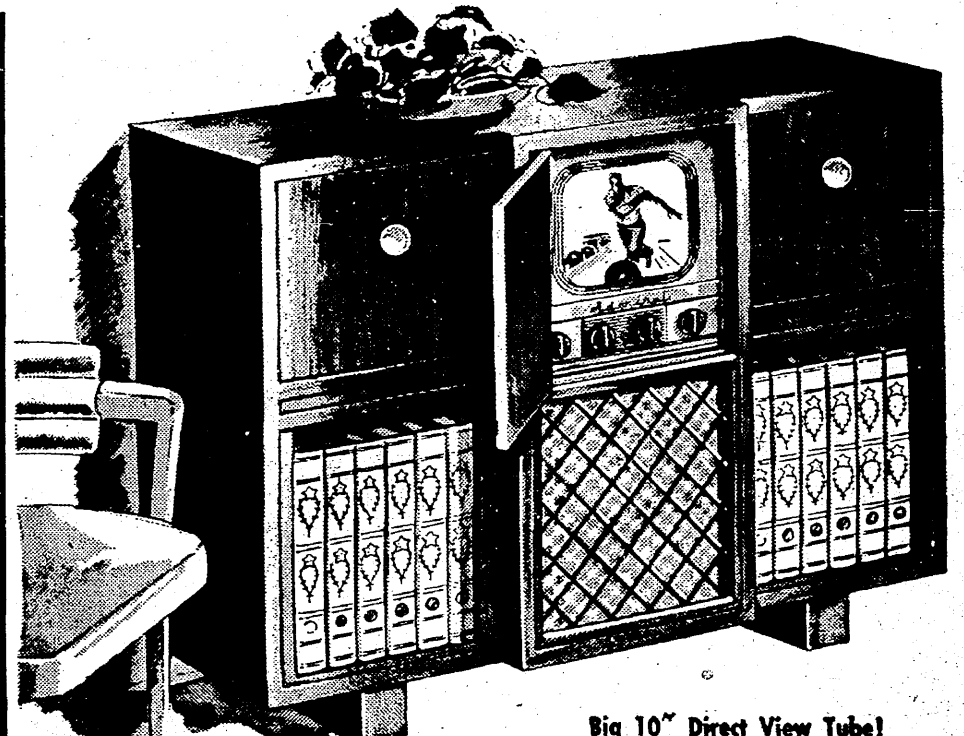

Big 10" Direct View Tube!

Admiral triple thrill

1. MAGIC MIRROR TELEVISION
2. AM-FM RADIO
3. TWO-SPEED AUTOMATIC PHONOGRAPH

From Admiral, the Nation's new buy-word in quality and value, Weisfield's bring you the thrill of a lifetime in a big triple-star value for marvelous entertainment for your family and friends. Here is amazing direct view television with a big 52-inch screen and 30-tube circuit to give you the clearest picture of them all. Plus powerful 8-tube radio with finest features of FM/AM developed by Admiral. Plus the new Admiral 2-speed automatic phonograph that plays standard as well as the new long-playing 45-minute microgroove records. Now at Weisfield's.

559.50

PLUS INSTALLATION, BY FACTORY TRAINED EXPERTS THAT INCLUDES ONE FULL YEAR FACTORY GUARANTEED SERVICE

LOW EASY CREDIT TERMS
FULL YEAR TO PAY

...and here's Complete Home Entertainment in Smartly Styled matching consoles!