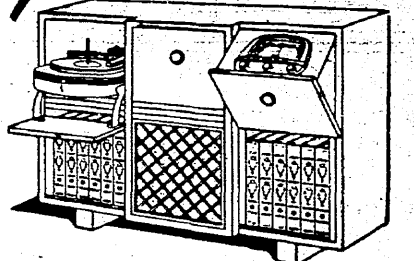

Enjoy television in your own home with Magic Mirror Television by Admiral. Now at Weisfield's. The television receiver you've read and heard so much about... with automatic image lock in to give you the clearest picture of them all; 10" picture tube provides 52 sq. inches of view screen to bring you all the big N. B. C. and C. B. S. shows, the news and sports events to be broadcast this week! Hurry, see it at Weisfield's and give your family the merriest of Christmas with a Admiral Television Console.

SEE AND HEAR 1ST TELEVISION BROADCAST

Yes, television goes on the air tomorrow on Station KRSC with the broadcast of the high school football game at the Memorial Stadium at 2 P. M., Thanksgiving Day. Regular programs start this Friday with the best of N. B. C. and C. B. S. programs available.

★ Admiral Television Sets also available at Weisfield's Stores in Bremerton and Tacoma

Big 10" Direct View Tube!

Admiral triple thrill

1. MAGIC MIRROR TELEVISION
2. AM-FM RADIO
3. TWO-SPEED AUTOMATIC PHONOGRAPH

From Admiral, the Nation's new buy-word in quality and value, Weisfield's bring you the thrill of a lifetime in a big triple-star value for marvelous entertainment for your family and friends. Here is amazing direct view television with a big 52-inch screen and 30-tube circuit to give you the clearest picture of them all. Plus powerful 8-tube radio with finest features of FM/AM developed by Admiral. Plus the new Admiral 2-speed automatic phonograph that plays standard as well as the new long-playing 45-minute microgroove records. Now at Weisfield's.