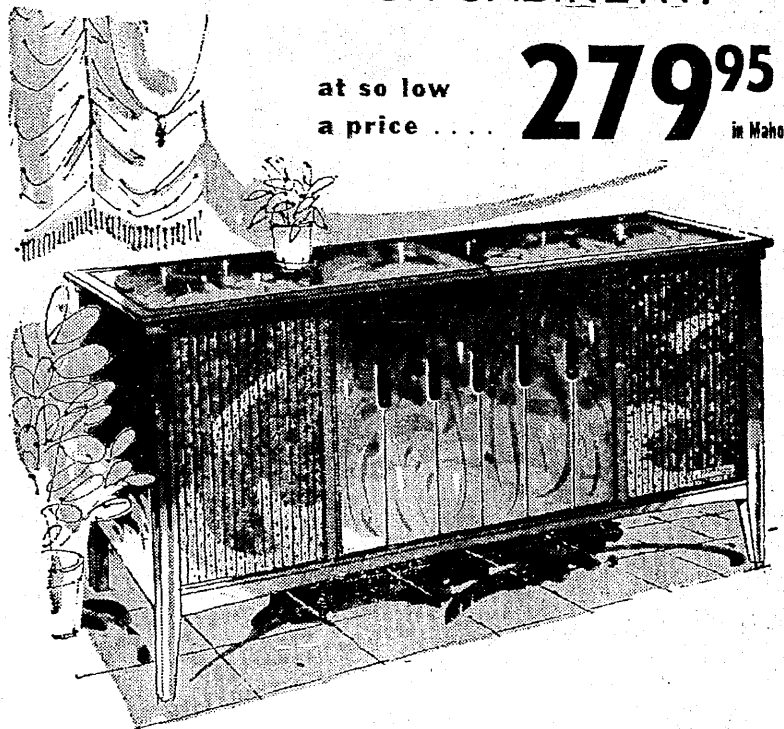

Never Before

SO MUCH SOUND

SO MUCH CABINETRY

at so low
a price . . . .

279⁹⁵

in Mahogany

Deluxe contemporary design in genuine Mahogany or Walnut veneers and hardwood solids. Advanced performance components include Garrard Custom Deluxe 4-speed changer with diamond stylus and high-compliance ceramic cartridge with record preserving "magnetic cushion" tone arm. Two matched independent speaker systems with multiple speakers. Deluxe integrated AM, FM, FM Stereo tuner. Added features include hand-rubbed gliding tops, acoustically designed cabinet with record storage space. 6-position "velvet touch" rotary control center. Magnificent Stereophonic High-Fidelity sound at a remarkable price.

FM STEREO TUNER
Sylvania integrated AM, FM, FM Stereo tuner, 22 watt peak power amplifier, frequency response 20-20,000 CPS (± 3DB), 6 position "Velvet Touch" control center.

from
SYLVANIA

1. **Extras at Gerke's.**
2. Free Parking
   - Gerke's Own financing
   - Low contract charges