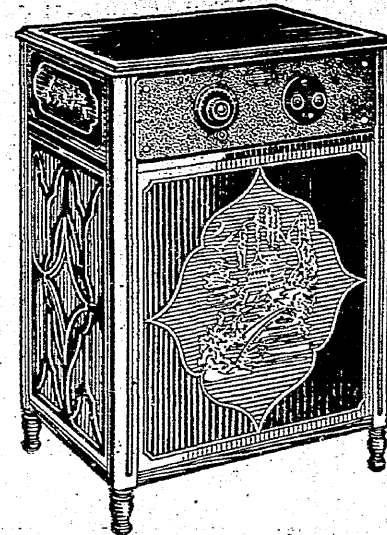

SUNSET ELECTRIC CO
PORTLAND SEATTLE

SPOKANE

Model E Console

A new Atwater Kent Console, utilizing the Model E Speaker. Of excellent proportions and walnut finish.

Size 39"x24"x15"
With Model 30 Receiver, \$144.50
With Model 33 Receiver, \$154.50
Less accessories.

Model 2030

The famous "Armchair" model that has taken the country by storm. Extreme compactness and utility. Just the thing for the apartment. Wonderful tone quality.

Size 31 1/4"x22 3/8"x17 3/8". Finish duo-tone English brown mahogany. With grills for tone chamber, \$150.00, less accessories.