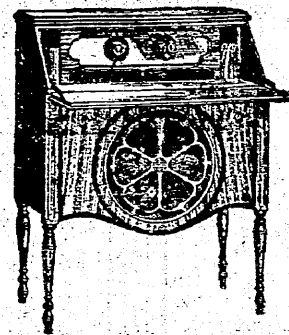

Model E Desk

Dimensions 37"x30"x16"
A handsome and practical piece of furniture. Excellent cabinet work in American walnut finish.

With Model 30 Receiver, $152.00
With Model 33 Receiver, $162.00
Less accessories.