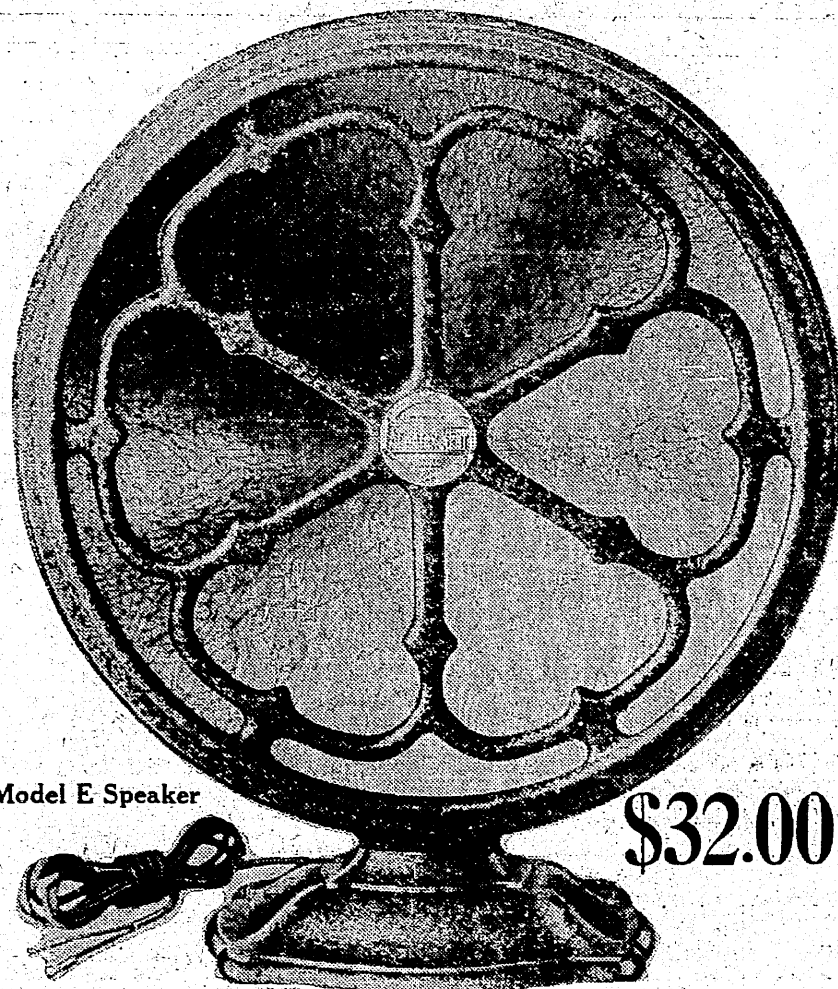

ATWATER KENT RADIO

Model 32—Seven Tubes

The "all-around champion." Greatest possible range and volume, with extreme selectivity and tone quality. A truly great set and an exceptional value. \$115.00, less accessories.

Model 30—Six Tubes

The original Atwater Kent single dial receiver. A justly popular model. \$85.00, less accessories.

Model 50—Seven Tubes

A completely "shielded" receiver with patented Vernier tuning control designed to eliminate interfering noises and provide "sharpest" tuning and great selectivity. \$155.00, less accessories.

Model E Speaker

\$32.00

On Display at the Show
Booths 14, 15, 20, 21

Model 35—Six Tubes

This famous model was the largest selling set in the United States last season. Now improved in selectivity. Distinctive in appearance, small in size and light in weight. \$70.00, less accessories.